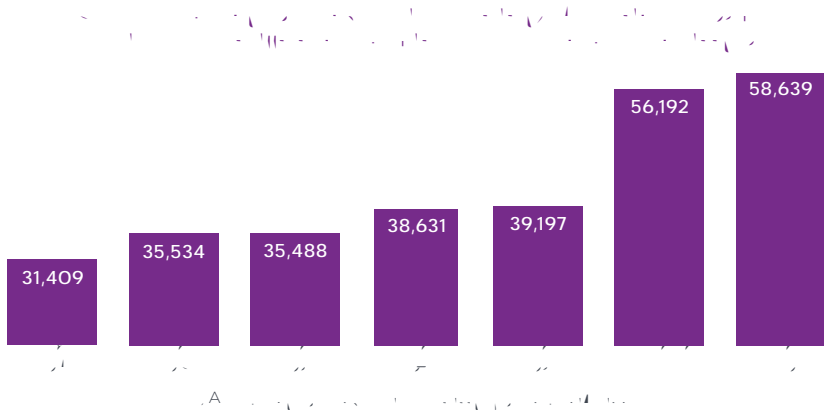

More certificates, more problems